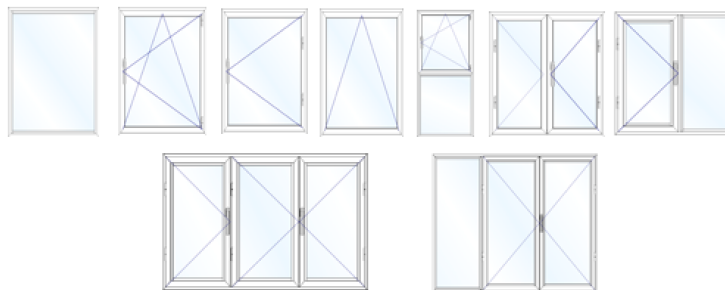

The image shows a bright, minimalist interior space. Two windows with dark frames are set into a white wall. The window on the right is partially open, revealing a view of green trees outside. Below each window is a white radiator. The floor is covered in a light-colored wood parquet. A semi-transparent grey banner is overlaid across the middle of the image, containing text.

Aislamiento acústico: desde 33dB hasta 34dB

Transmitancia térmica U_w : 3,1 W/m² K

Colores

Detalle de la sección

Tipos de apertura

Secciones

Marco: 45 mm

Hoja: 52 mm